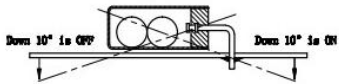

Electrical Characteristics:

- Contact Rating: 12V • Differential angle: • Contact Resistance: <10 ohm Insulation Resistance: >10M ohm
- Capacitance: 5PF