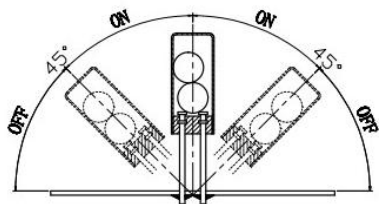

Electrical Characteristics:

- Contact Rating: 12V • Differential angle: • Contact Resistance: <10 ohm Insulation Resistance: >10M ohm
- Capacitance: 5PF