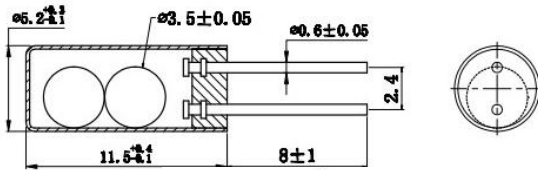

Electrical Characteristics:

- Contact Rating: 12V • Differential angle: • Contact Resistance: <10 ohm Insulation Resistance: >10M ohm
- Capacitance: 5PF